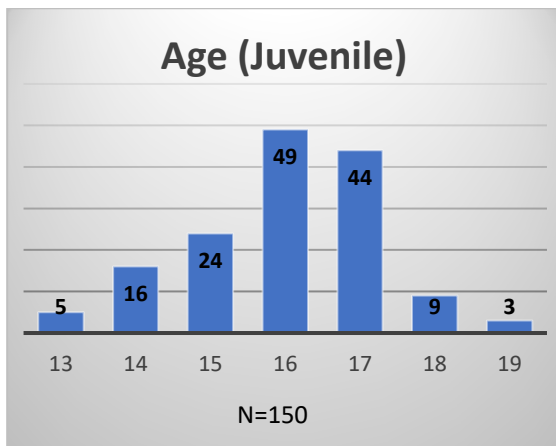

Daily Data Dashboard – May 2, 2023

Demographics for JTDC Population

Tuesday Morning Midnight Count

Total # of probation Involved youth¹: 1,185

¹ Probation Active: Any youth who is pending sentencing with an active social history, has been formally placed on probation or supervision with Cook County Juvenile Probation on the date of the report.

*Age, Gender and Race for Criminal Court population (N=1) is not represented in this report.

Data sources: cFive Supervisor – Probation Population and RMIS – JTDC Population

Daily Data Dashboard – May 2, 2023
Demographics for JTDC Population
Tuesday Morning Midnight Count