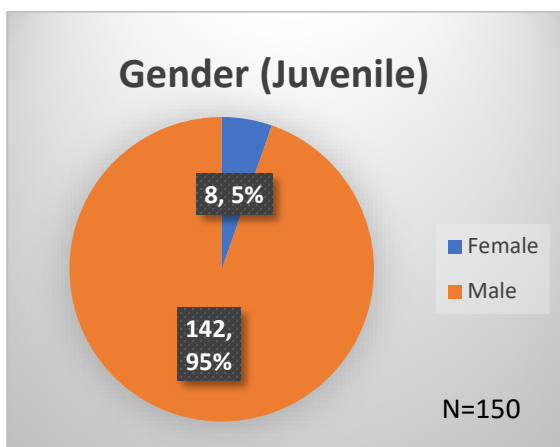

Daily Data Dashboard – May 2, 2023

Demographics for JTDC Population

Tuesday Morning Midnight Count

Total # of probation Involved youth¹: 1,185

¹ Probation Active: Any youth who is pending sentencing with an active social history, has been formally placed on probation or supervision with Cook County Juvenile Probation on the date of the report.

*Age, Gender and Race for Criminal Court population (N=1) is not represented in this report.

Data sources: cFive Supervisor – Probation Population and RMIS – JTDC Population

Daily Data Dashboard – May 2, 2023
Demographics for JTDC Population
Tuesday Morning Midnight Count