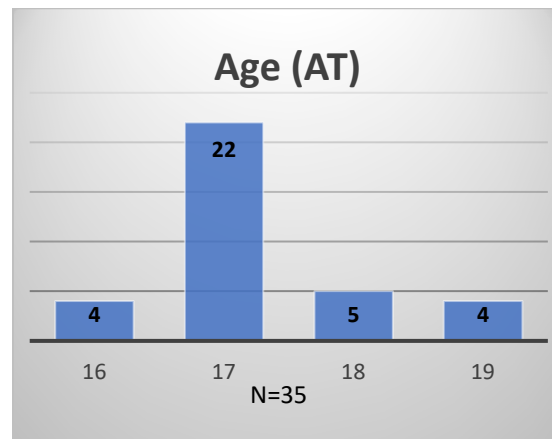

Daily Data Dashboard – May 2, 2023

Demographics for JTDC Population

Tuesday Morning Midnight Count

Total # of probation Involved youth¹: 1,185

¹ Probation Active: Any youth who is pending sentencing with an active social history, has been formally placed on probation or supervision with Cook County Juvenile Probation on the date of the report.

*Age, Gender and Race for Criminal Court population (N=1) is not represented in this report.

Data sources: cFive Supervisor – Probation Population and RMIS – JTDC Population

Daily Data Dashboard – May 2, 2023
Demographics for JTDC Population
Tuesday Morning Midnight Count