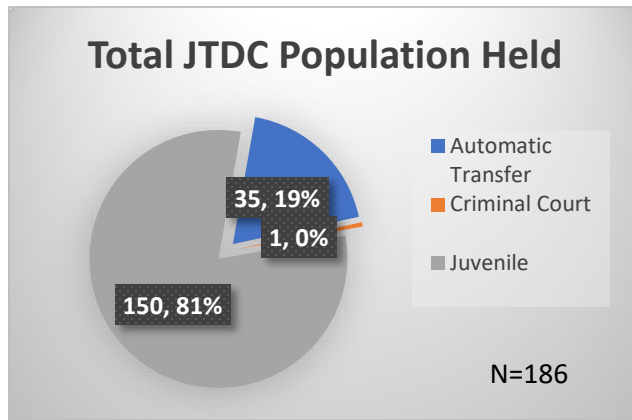

Daily Data Dashboard – May 2, 2023

Demographics for JTDC Population

Tuesday Morning Midnight Count

Total # of probation Involved youth¹: 1,185

¹ Probation Active: Any youth who is pending sentencing with an active social history, has been formally placed on probation or supervision with Cook County Juvenile Probation on the date of the report.

*Age, Gender and Race for Criminal Court population (N=1) is not represented in this report.

Data sources: cFive Supervisor – Probation Population and RMIS – JTDC Population

Daily Data Dashboard – May 2, 2023
Demographics for JTDC Population
Tuesday Morning Midnight Count