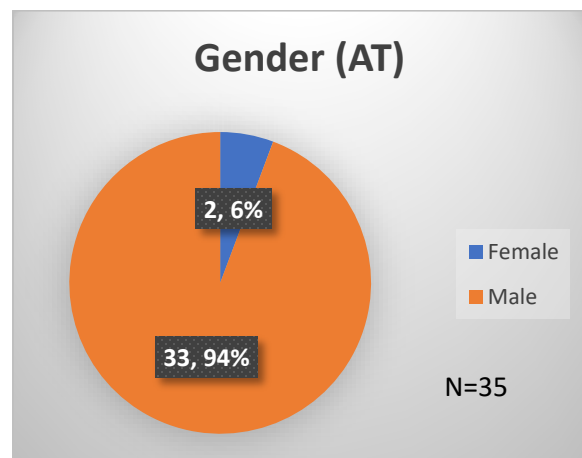

Daily Data Dashboard – May 2, 2023

Demographics for JTDC Population

Tuesday Morning Midnight Count

Total # of probation Involved youth¹: 1,185

¹ Probation Active: Any youth who is pending sentencing with an active social history, has been formally placed on probation or supervision with Cook County Juvenile Probation on the date of the report.

*Age, Gender and Race for Criminal Court population (N=1) is not represented in this report.

Data sources: cFive Supervisor – Probation Population and RMIS – JTDC Population

Daily Data Dashboard – May 2, 2023
Demographics for JTDC Population
Tuesday Morning Midnight Count